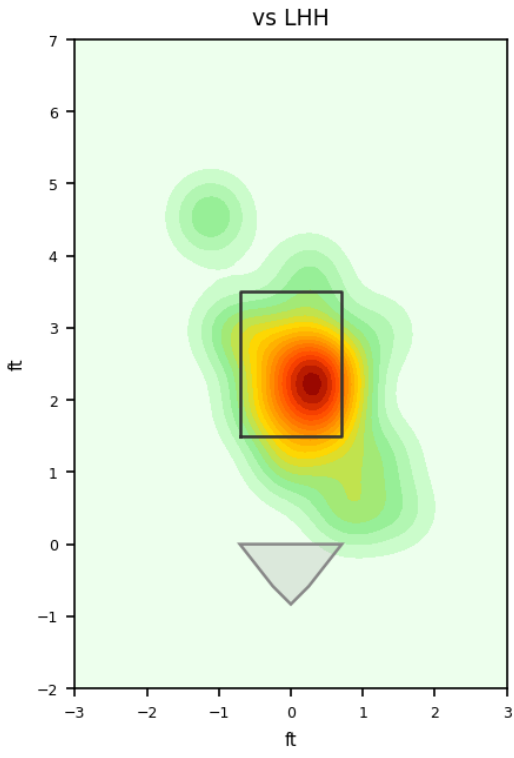

## Pitching Profile

Pitch Type	Count	%	Avg Velo	Max Velo	Avg Spin	IVB	HB	Ext	Whiff%
Slider	22	40.7%	83.6	85.9	2328.0	-2.8	2.6	5.2	77.8%
Four-Seam	15	27.8%	92.6	93.4	2161.0	14.6	-11.2	5.8	-
Sinker	12	22.2%	90.9	92.4	2047.0	10.0	-12.6	5.7	-
Changeup	4	7.4%	83.1	85.4	1564.0	7.5	-10.1	6.3	100.0%
Curveball	1	1.9%	81.6	81.6	2584.0	-5.1	5.4	5.2	-

## Movement Profile

**Location Density**

**Location by Pitch Type & Count**

**Location by Handedness & Count**