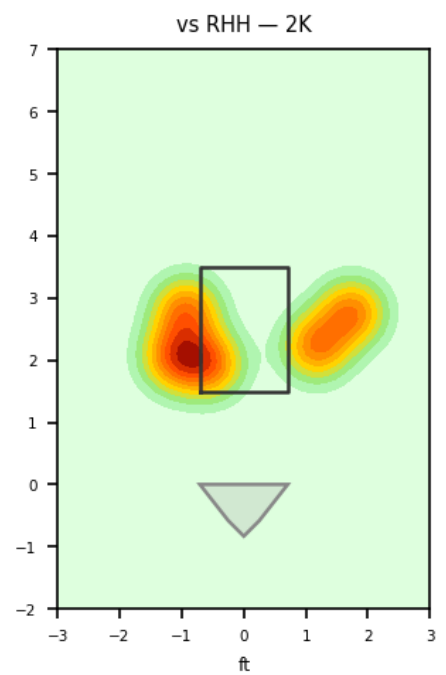

## Pitching Profile

Pitch Type	Count	%	Avg Velo	Max Velo	Avg Spin	IVB	HB	Ext	Whiff%
Slider	22	40.7%	83.6	85.9	2328.0	-2.8	2.6	5.2	77.8%
Four-Seam	15	27.8%	92.6	93.4	2161.0	14.6	-11.2	5.8	-
Sinker	12	22.2%	90.9	92.4	2047.0	10.0	-12.6	5.7	-
Changeup	4	7.4%	83.1	85.4	1564.0	7.5	-10.1	6.3	100.0%
Curveball	1	1.9%	81.6	81.6	2584.0	-5.1	5.4	5.2	-

## Movement Profile

**Location Density**

**Location by Pitch Type & Count**

**Location by Handedness & Count**