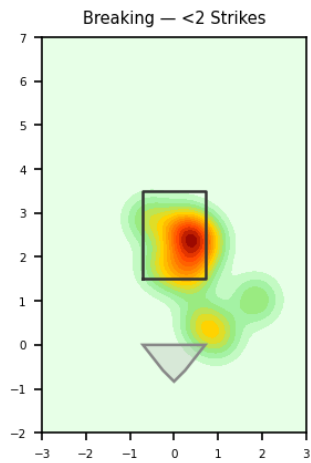

## Pitching Profile

Pitch Type	Count	%	Avg Velo	Max Velo	Avg Spin	IVB	HB	Ext	Whiff%
Slider	22	40.7%	83.6	85.9	2328.0	-2.8	2.6	5.2	77.8%
Four-Seam	15	27.8%	92.6	93.4	2161.0	14.6	-11.2	5.8	-
Sinker	12	22.2%	90.9	92.4	2047.0	10.0	-12.6	5.7	-
Changeup	4	7.4%	83.1	85.4	1564.0	7.5	-10.1	6.3	100.0%
Curveball	1	1.9%	81.6	81.6	2584.0	-5.1	5.4	5.2	-

## Movement Profile

**Location Density**

**Location by Pitch Type & Count**

**Location by Handedness & Count**

### Splits vs LHH

Pitch	Count	%	Velo	Spin	IVB	HB	Whiff%
Slider	19	59.4%	83.8	2330.0	-2.9	2.3	75.0%
Four-Seam	7	21.9%	92.6	2185.0	14.2	-11.8	-
Sinker	6	18.8%	91.9	2083.0	10.8	-12.9	-