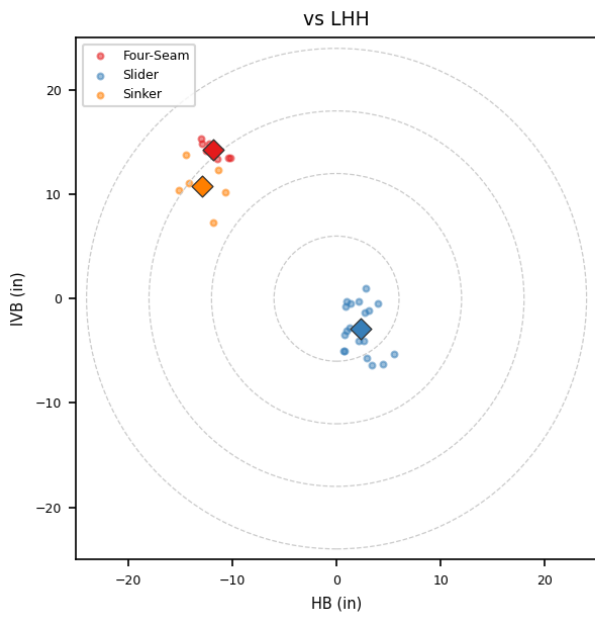

## Pitching Profile

Pitch Type	Count	%	Avg Velo	Max Velo	Avg Spin	IVB	HB	Ext	Whiff%
Slider	22	40.7%	83.6	85.9	2328.0	-2.8	2.6	5.2	77.8%
Four-Seam	15	27.8%	92.6	93.4	2161.0	14.6	-11.2	5.8	-
Sinker	12	22.2%	90.9	92.4	2047.0	10.0	-12.6	5.7	-
Changeup	4	7.4%	83.1	85.4	1564.0	7.5	-10.1	6.3	100.0%
Curveball	1	1.9%	81.6	81.6	2584.0	-5.1	5.4	5.2	-

## Movement Profile

**Location Density**

**Location by Pitch Type & Count**

**Location by Handedness & Count**

### Splits vs LHH

Pitch	Count	%	Velo	Spin	IVB	HB	Whiff%
Slider	19	59.4%	83.8	2330.0	-2.9	2.3	75.0%
Four-Seam	7	21.9%	92.6	2185.0	14.2	-11.8	-
Sinker	6	18.8%	91.9	2083.0	10.8	-12.9	-

## Traditional Pitching (API)

---

Stat	Value	Stat	Value
W-L	1-0	ERA	0.0
G/GS	1/0	SV/HD	0/0
IP	4.1	H/ER/HR	0/0/0
K/BB	4/2	K/BB Ratio	2.0
WHIP	0.46	K/9	8.3
BB/9	4.2	BF	13