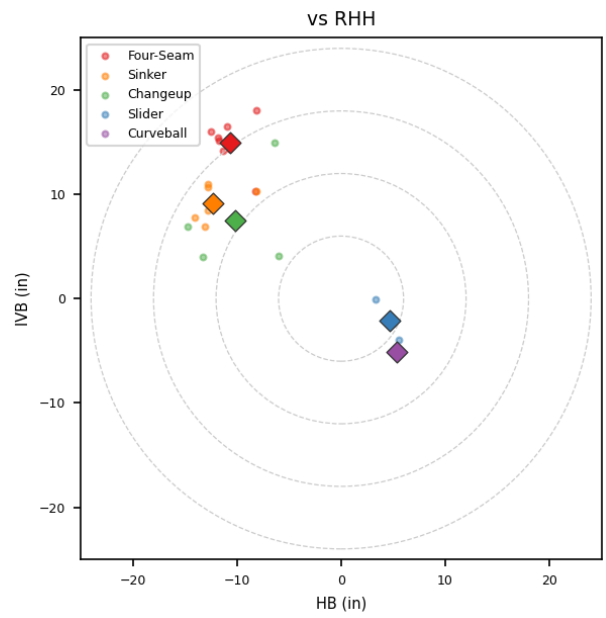

## Pitching Profile

Pitch Type	Count	%	Avg Velo	Max Velo	Avg Spin	IVB	HB	Ext	Whiff%
Slider	22	40.7%	83.6	85.9	2328.0	-2.8	2.6	5.2	77.8%
Four-Seam	15	27.8%	92.6	93.4	2161.0	14.6	-11.2	5.8	-
Sinker	12	22.2%	90.9	92.4	2047.0	10.0	-12.6	5.7	-
Changeup	4	7.4%	83.1	85.4	1564.0	7.5	-10.1	6.3	100.0%
Curveball	1	1.9%	81.6	81.6	2584.0	-5.1	5.4	5.2	-

## Movement Profile

**Location Density**

**Location by Pitch Type & Count**

**Location by Handedness & Count**