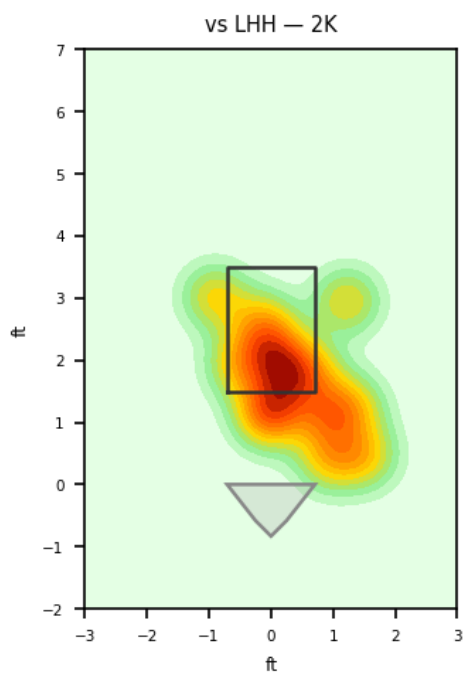

## Pitching Profile

Pitch Type	Count	%	Avg Velo	Max Velo	Avg Spin	IVB	HB	Ext	Whiff%
Slider	22	40.7%	83.6	85.9	2328.0	-2.8	2.6	5.2	77.8%
Four-Seam	15	27.8%	92.6	93.4	2161.0	14.6	-11.2	5.8	-
Sinker	12	22.2%	90.9	92.4	2047.0	10.0	-12.6	5.7	-
Changeup	4	7.4%	83.1	85.4	1564.0	7.5	-10.1	6.3	100.0%
Curveball	1	1.9%	81.6	81.6	2584.0	-5.1	5.4	5.2	-

## Movement Profile

**Location Density**

**Location by Pitch Type & Count**

**Location by Handedness & Count**

### Splits vs LHH

Pitch	Count	%	Velo	Spin	IVB	HB	Whiff%
Slider	19	59.4%	83.8	2330.0	-2.9	2.3	75.0%
Four-Seam	7	21.9%	92.6	2185.0	14.2	-11.8	-
Sinker	6	18.8%	91.9	2083.0	10.8	-12.9	-