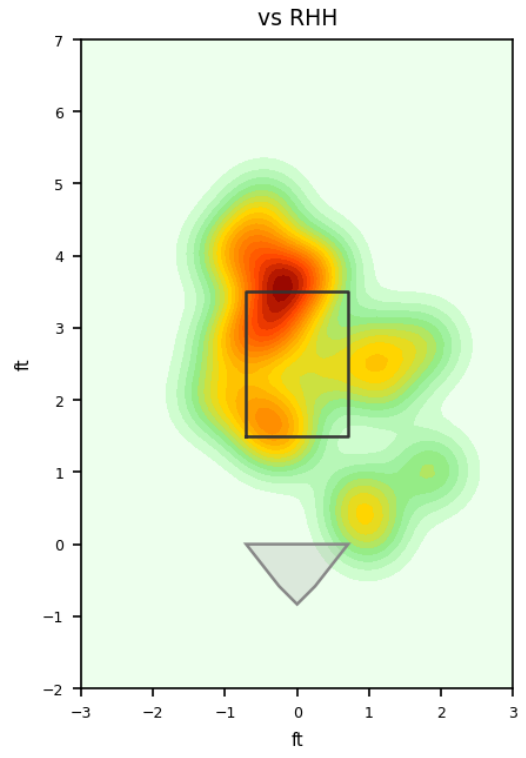

## Pitching Profile

Pitch Type	Count	%	Avg Velo	Max Velo	Avg Spin	IVB	HB	Ext	Whiff%
Slider	22	40.7%	83.6	85.9	2328.0	-2.8	2.6	5.2	77.8%
Four-Seam	15	27.8%	92.6	93.4	2161.0	14.6	-11.2	5.8	-
Sinker	12	22.2%	90.9	92.4	2047.0	10.0	-12.6	5.7	-
Changeup	4	7.4%	83.1	85.4	1564.0	7.5	-10.1	6.3	100.0%
Curveball	1	1.9%	81.6	81.6	2584.0	-5.1	5.4	5.2	-

## Movement Profile

**Location Density**

**Location by Pitch Type & Count**

**Location by Handedness & Count**