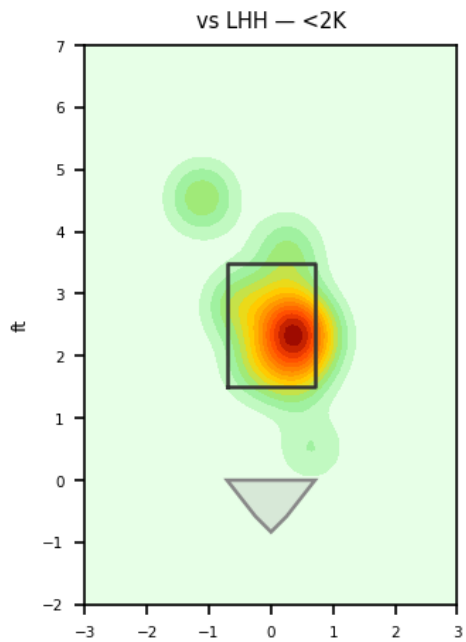

## Pitching Profile

Pitch Type	Count	%	Avg Velo	Max Velo	Avg Spin	IVB	HB	Ext	Whiff%
Slider	22	40.7%	83.6	85.9	2328.0	-2.8	2.6	5.2	77.8%
Four-Seam	15	27.8%	92.6	93.4	2161.0	14.6	-11.2	5.8	-
Sinker	12	22.2%	90.9	92.4	2047.0	10.0	-12.6	5.7	-
Changeup	4	7.4%	83.1	85.4	1564.0	7.5	-10.1	6.3	100.0%
Curveball	1	1.9%	81.6	81.6	2584.0	-5.1	5.4	5.2	-

## Movement Profile

**Location Density**

**Location by Pitch Type & Count**

**Location by Handedness & Count**

### Splits vs LHH

Pitch	Count	%	Velo	Spin	IVB	HB	Whiff%
Slider	19	59.4%	83.8	2330.0	-2.9	2.3	75.0%
Four-Seam	7	21.9%	92.6	2185.0	14.2	-11.8	-
Sinker	6	18.8%	91.9	2083.0	10.8	-12.9	-