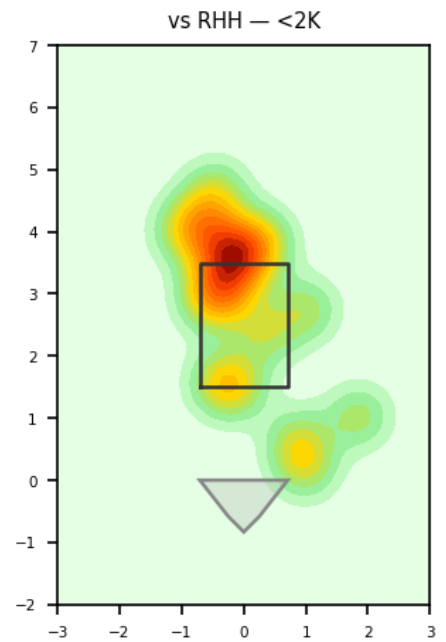

## Pitching Profile

Pitch Type	Count	%	Avg Velo	Max Velo	Avg Spin	IVB	HB	Ext	Whiff%
Slider	22	40.7%	83.6	85.9	2328.0	-2.8	2.6	5.2	77.8%
Four-Seam	15	27.8%	92.6	93.4	2161.0	14.6	-11.2	5.8	-
Sinker	12	22.2%	90.9	92.4	2047.0	10.0	-12.6	5.7	-
Changeup	4	7.4%	83.1	85.4	1564.0	7.5	-10.1	6.3	100.0%
Curveball	1	1.9%	81.6	81.6	2584.0	-5.1	5.4	5.2	-

## Movement Profile

**Location Density**

**Location by Pitch Type & Count**

**Location by Handedness & Count**

### Splits vs LHH

Pitch	Count	%	Velo	Spin	IVB	HB	Whiff%
Slider	19	59.4%	83.8	2330.0	-2.9	2.3	75.0%
Four-Seam	7	21.9%	92.6	2185.0	14.2	-11.8	-
Sinker	6	18.8%	91.9	2083.0	10.8	-12.9	-