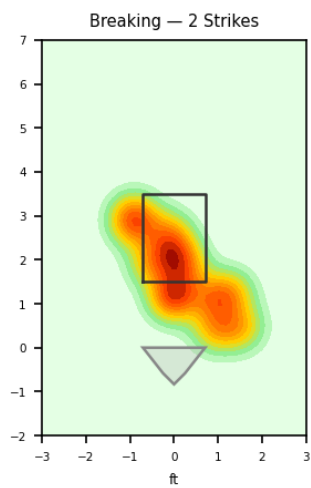

## Pitching Profile

Pitch Type	Count	%	Avg Velo	Max Velo	Avg Spin	IVB	HB	Ext	Whiff%
Slider	22	40.7%	83.6	85.9	2328.0	-2.8	2.6	5.2	77.8%
Four-Seam	15	27.8%	92.6	93.4	2161.0	14.6	-11.2	5.8	-
Sinker	12	22.2%	90.9	92.4	2047.0	10.0	-12.6	5.7	-
Changeup	4	7.4%	83.1	85.4	1564.0	7.5	-10.1	6.3	100.0%
Curveball	1	1.9%	81.6	81.6	2584.0	-5.1	5.4	5.2	-

## Movement Profile

**Location Density**

**Location by Pitch Type & Count**

**Location by Handedness & Count**

### Splits vs LHH

Pitch	Count	%	Velo	Spin	IVB	HB	Whiff%
Slider	19	59.4%	83.8	2330.0	-2.9	2.3	75.0%
Four-Seam	7	21.9%	92.6	2185.0	14.2	-11.8	-
Sinker	6	18.8%	91.9	2083.0	10.8	-12.9	-