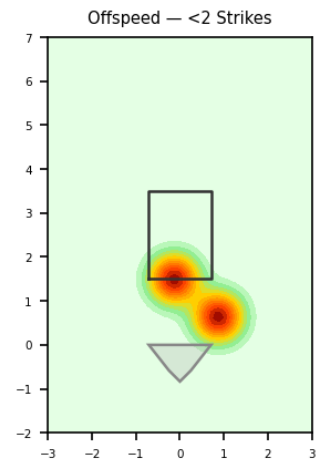

## Pitching Profile

Pitch Type	Count	%	Avg Velo	Max Velo	Avg Spin	IVB	HB	Ext	Whiff%
Slider	22	40.7%	83.6	85.9	2328.0	-2.8	2.6	5.2	77.8%
Four-Seam	15	27.8%	92.6	93.4	2161.0	14.6	-11.2	5.8	-
Sinker	12	22.2%	90.9	92.4	2047.0	10.0	-12.6	5.7	-
Changeup	4	7.4%	83.1	85.4	1564.0	7.5	-10.1	6.3	100.0%
Curveball	1	1.9%	81.6	81.6	2584.0	-5.1	5.4	5.2	-

## Movement Profile

**Location Density**

**Location by Pitch Type & Count**

**Location by Handedness & Count**

### Splits vs LHH

Pitch	Count	%	Velo	Spin	IVB	HB	Whiff%
Slider	19	59.4%	83.8	2330.0	-2.9	2.3	75.0%
Four-Seam	7	21.9%	92.6	2185.0	14.2	-11.8	-
Sinker	6	18.8%	91.9	2083.0	10.8	-12.9	-