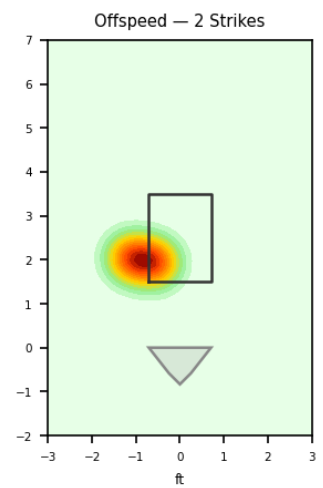

## Pitching Profile

Pitch Type	Count	%	Avg Velo	Max Velo	Avg Spin	IVB	HB	Ext	Whiff%
Slider	22	40.7%	83.6	85.9	2328.0	-2.8	2.6	5.2	77.8%
Four-Seam	15	27.8%	92.6	93.4	2161.0	14.6	-11.2	5.8	-
Sinker	12	22.2%	90.9	92.4	2047.0	10.0	-12.6	5.7	-
Changeup	4	7.4%	83.1	85.4	1564.0	7.5	-10.1	6.3	100.0%
Curveball	1	1.9%	81.6	81.6	2584.0	-5.1	5.4	5.2	-

## Movement Profile

**Location Density**

**Location by Pitch Type & Count**

**Location by Handedness & Count**