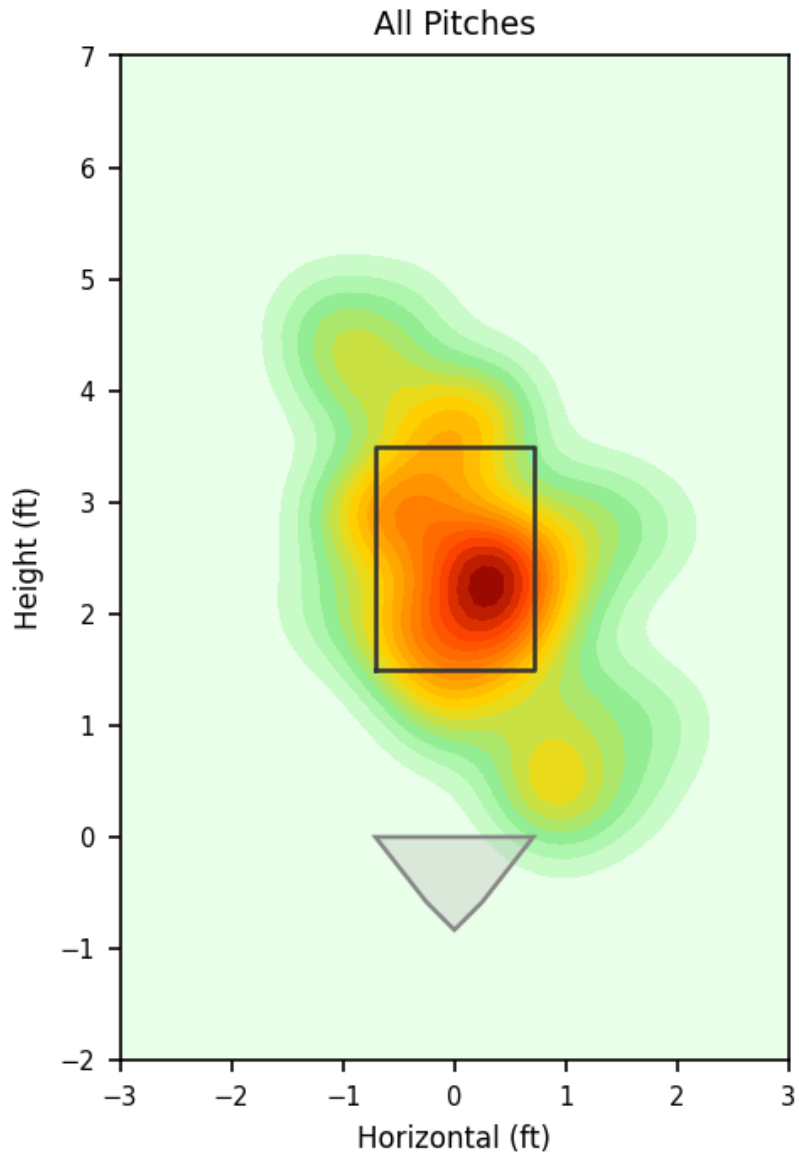

## Pitching Profile

Pitch Type	Count	%	Avg Velo	Max Velo	Avg Spin	IVB	HB	Ext	Whiff%
Slider	22	40.7%	83.6	85.9	2328.0	-2.8	2.6	5.2	77.8%
Four-Seam	15	27.8%	92.6	93.4	2161.0	14.6	-11.2	5.8	-
Sinker	12	22.2%	90.9	92.4	2047.0	10.0	-12.6	5.7	-
Changeup	4	7.4%	83.1	85.4	1564.0	7.5	-10.1	6.3	100.0%
Curveball	1	1.9%	81.6	81.6	2584.0	-5.1	5.4	5.2	-

## Movement Profile

**Location Density**

**Location by Pitch Type & Count**

**Location by Handedness & Count**