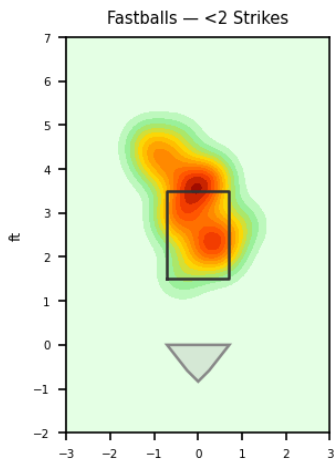

## Pitching Profile

Pitch Type	Count	%	Avg Velo	Max Velo	Avg Spin	IVB	HB	Ext	Whiff%
Slider	22	40.7%	83.6	85.9	2328.0	-2.8	2.6	5.2	77.8%
Four-Seam	15	27.8%	92.6	93.4	2161.0	14.6	-11.2	5.8	-
Sinker	12	22.2%	90.9	92.4	2047.0	10.0	-12.6	5.7	-
Changeup	4	7.4%	83.1	85.4	1564.0	7.5	-10.1	6.3	100.0%
Curveball	1	1.9%	81.6	81.6	2584.0	-5.1	5.4	5.2	-

## Movement Profile

**Location Density**

**Location by Pitch Type & Count**

**Location by Handedness & Count**

### Splits vs LHH

Pitch	Count	%	Velo	Spin	IVB	HB	Whiff%
Slider	19	59.4%	83.8	2330.0	-2.9	2.3	75.0%
Four-Seam	7	21.9%	92.6	2185.0	14.2	-11.8	-
Sinker	6	18.8%	91.9	2083.0	10.8	-12.9	-