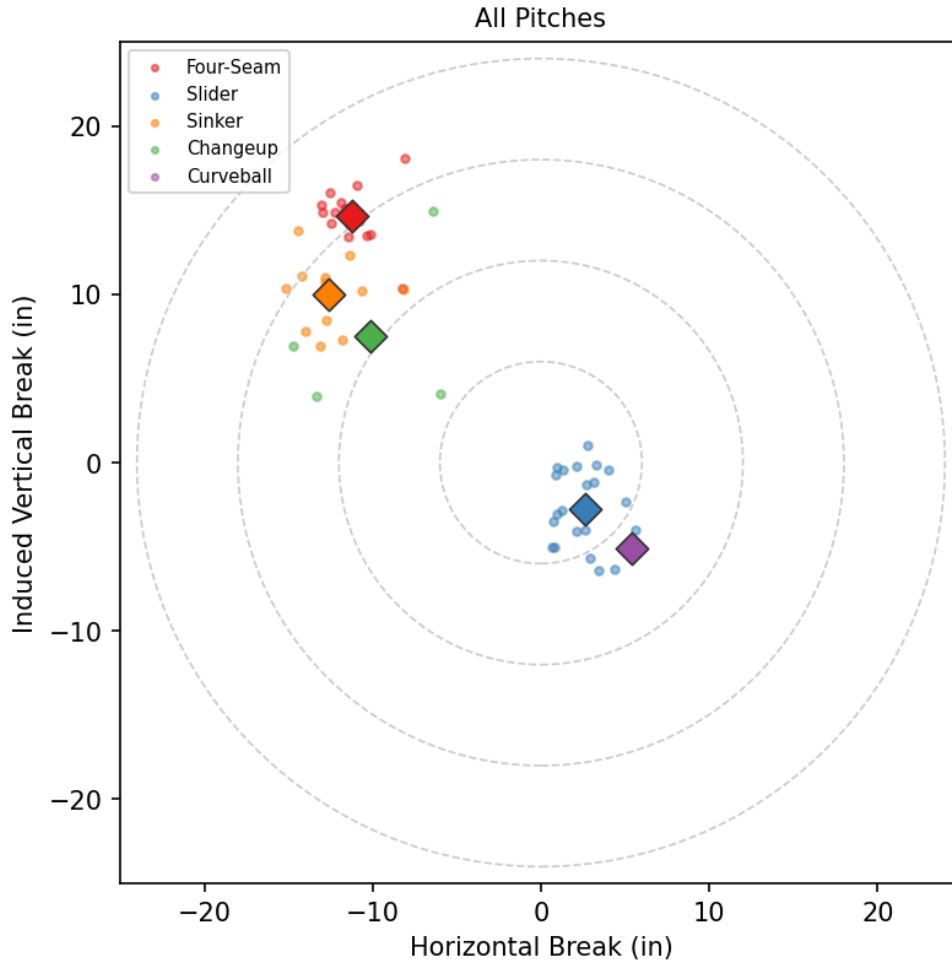

## Pitching Profile

Pitch Type	Count	%	Avg Velo	Max Velo	Avg Spin	IVB	HB	Ext	Whiff%
Slider	22	40.7%	83.6	85.9	2328.0	-2.8	2.6	5.2	77.8%
Four-Seam	15	27.8%	92.6	93.4	2161.0	14.6	-11.2	5.8	-
Sinker	12	22.2%	90.9	92.4	2047.0	10.0	-12.6	5.7	-
Changeup	4	7.4%	83.1	85.4	1564.0	7.5	-10.1	6.3	100.0%
Curveball	1	1.9%	81.6	81.6	2584.0	-5.1	5.4	5.2	-

## Movement Profile

**Location Density**

**Location by Pitch Type & Count**

**Location by Handedness & Count**

### Splits vs LHH

Pitch	Count	%	Velo	Spin	IVB	HB	Whiff%
Slider	19	59.4%	83.8	2330.0	-2.9	2.3	75.0%
Four-Seam	7	21.9%	92.6	2185.0	14.2	-11.8	-
Sinker	6	18.8%	91.9	2083.0	10.8	-12.9	-

## Traditional Pitching (API)

---

Stat	Value	Stat	Value
W-L	1-0	ERA	0.0
G/GS	1/0	SV/HD	0/0
IP	4.1	H/ER/HR	0/0/0
K/BB	4/2	K/BB Ratio	2.0
WHIP	0.46	K/9	8.3
BB/9	4.2	BF	13